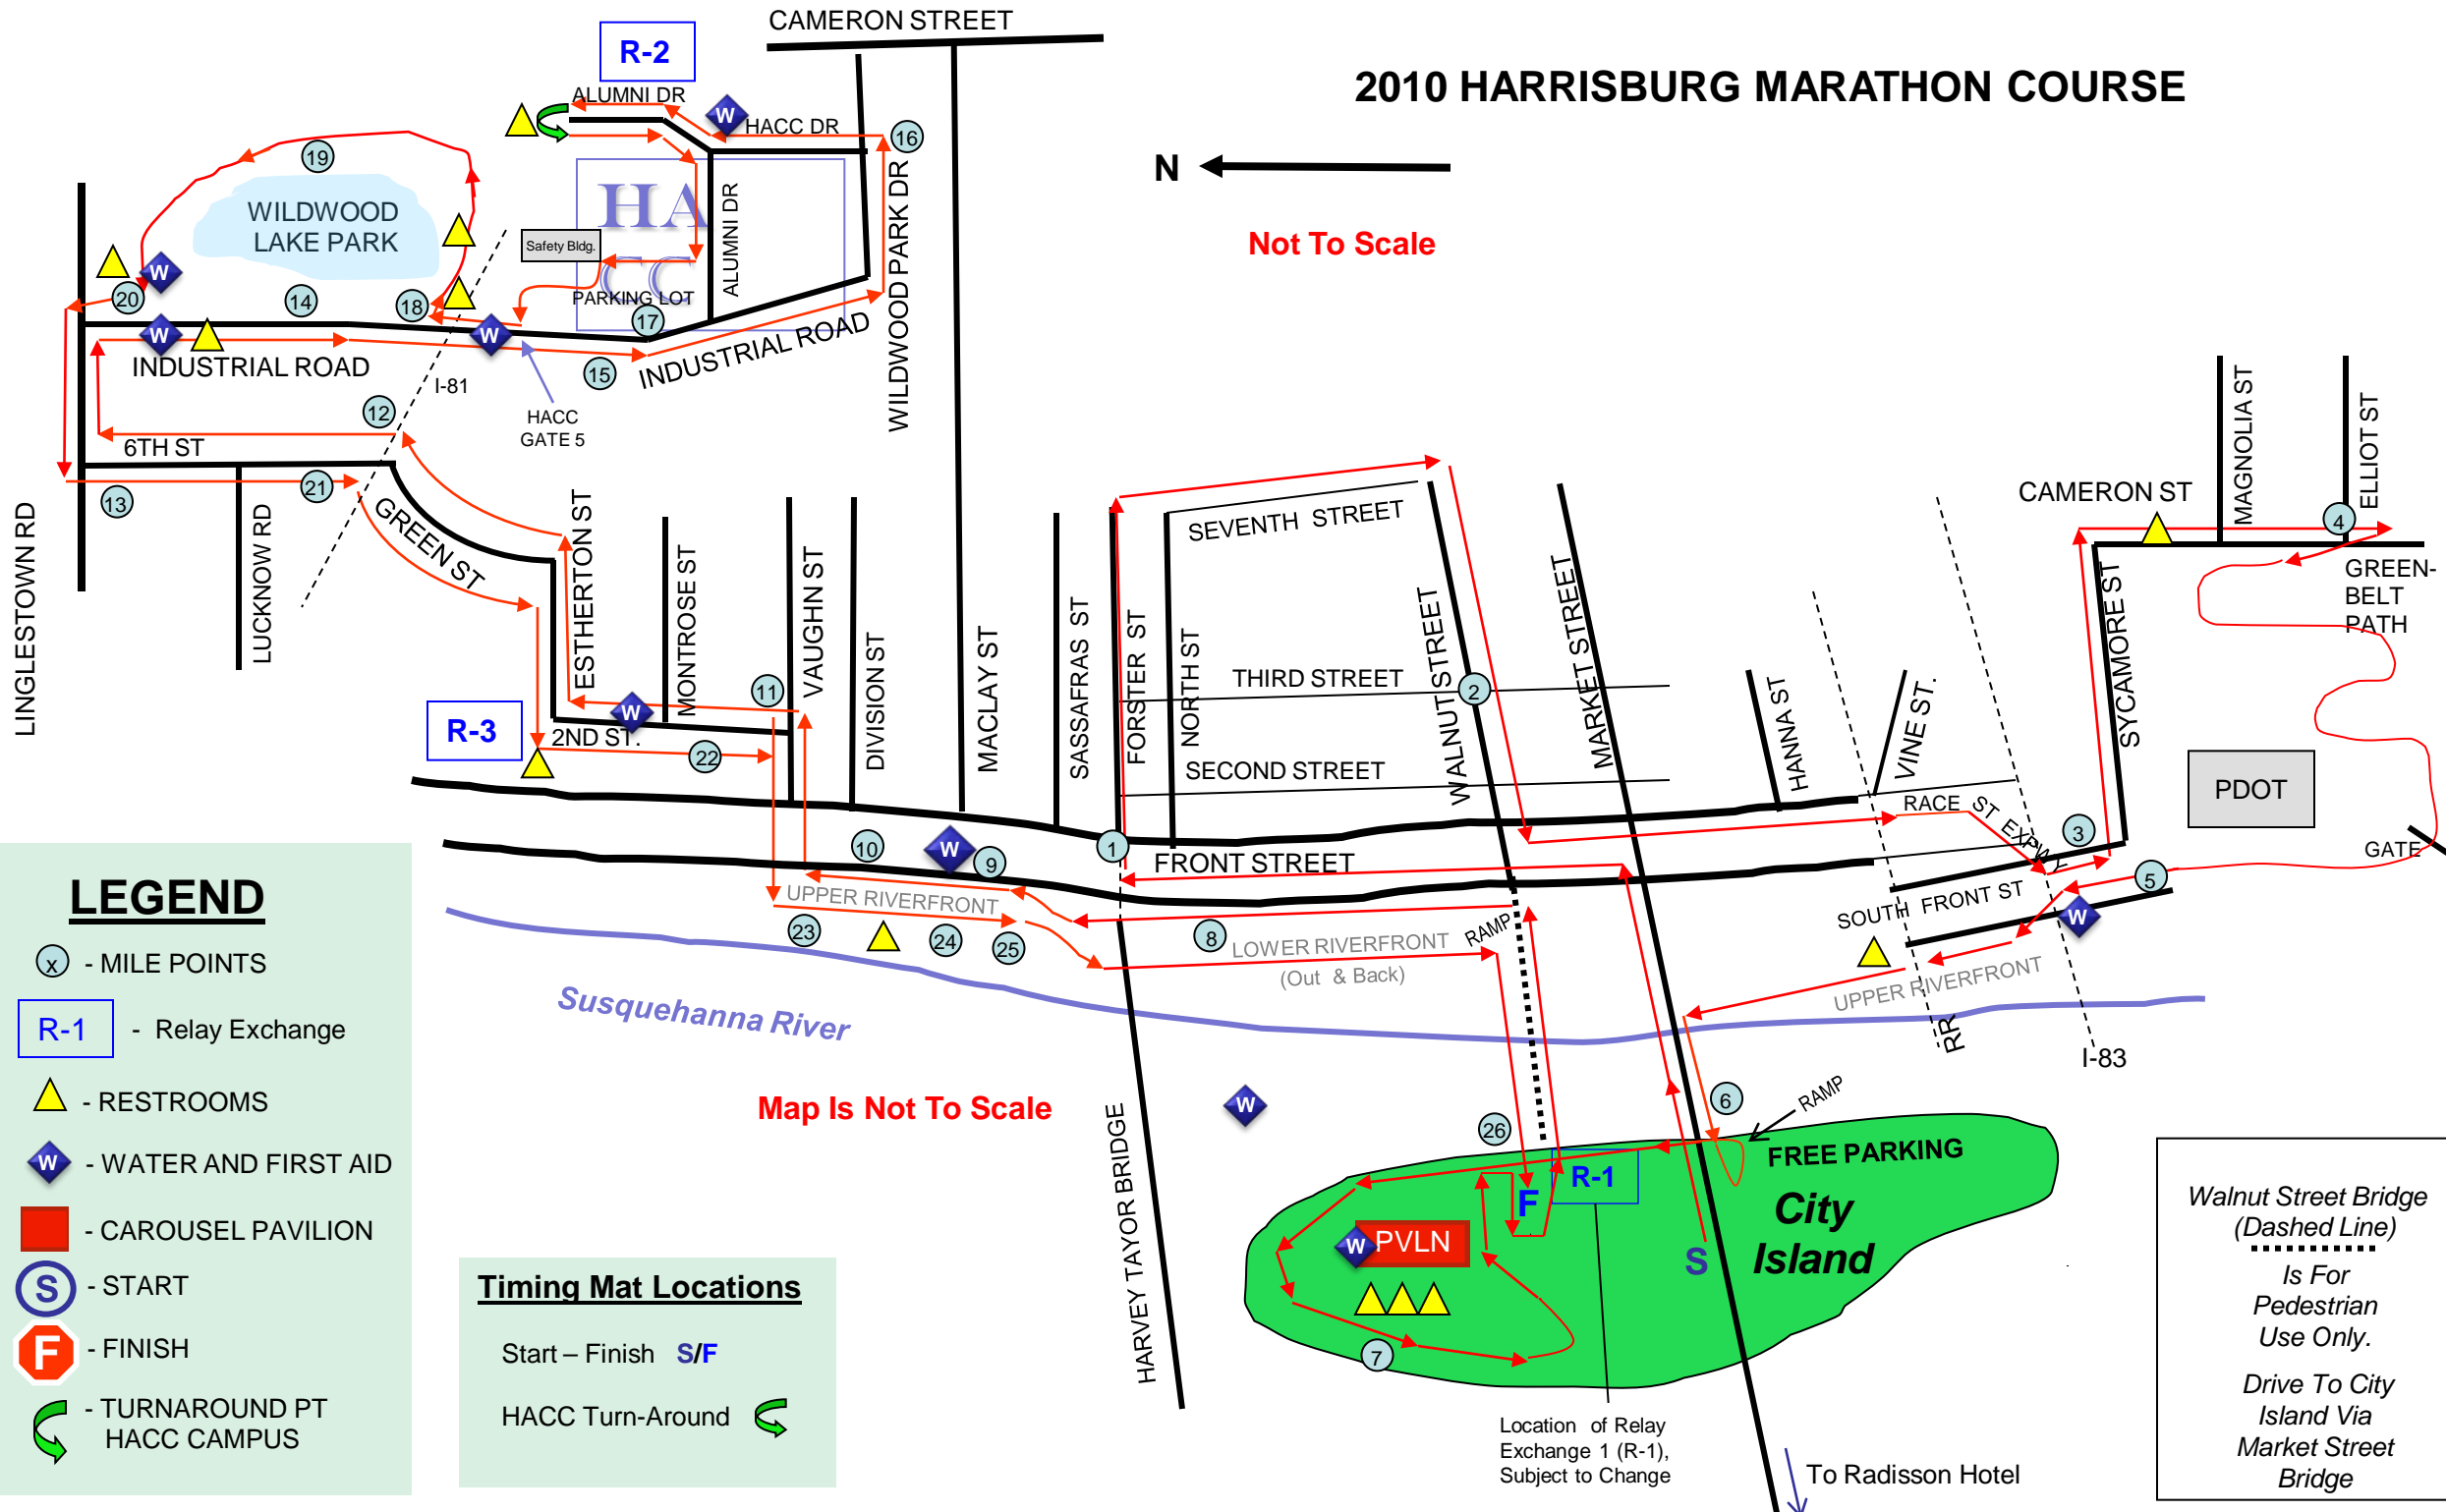

# 2010 HARRISBURG MARATHON COURSE

N  
Not To Scale

## LEGEND

- (x) - MILE POINTS
- R-1 - Relay Exchange
- ▲ - RESTROOMS
- ◆ - WATER AND FIRST AID
- - CAROUSEL PAVILION
- Ⓢ - START
- ⓕ - FINISH
- ↻ - TURNAROUND PT  
HACC CAMPUS

## Timing Mat Locations

- Start – Finish S/F
- HACC Turn-Around ↻

Map Is Not To Scale

Walnut Street Bridge  
(Dashed Line)  
.....  
Is For  
Pedestrian  
Use Only.  
  
Drive To City  
Island Via  
Market Street  
Bridge

Location of Relay  
Exchange 1 (R-1),  
Subject to Change  
↓ To Radisson Hotel