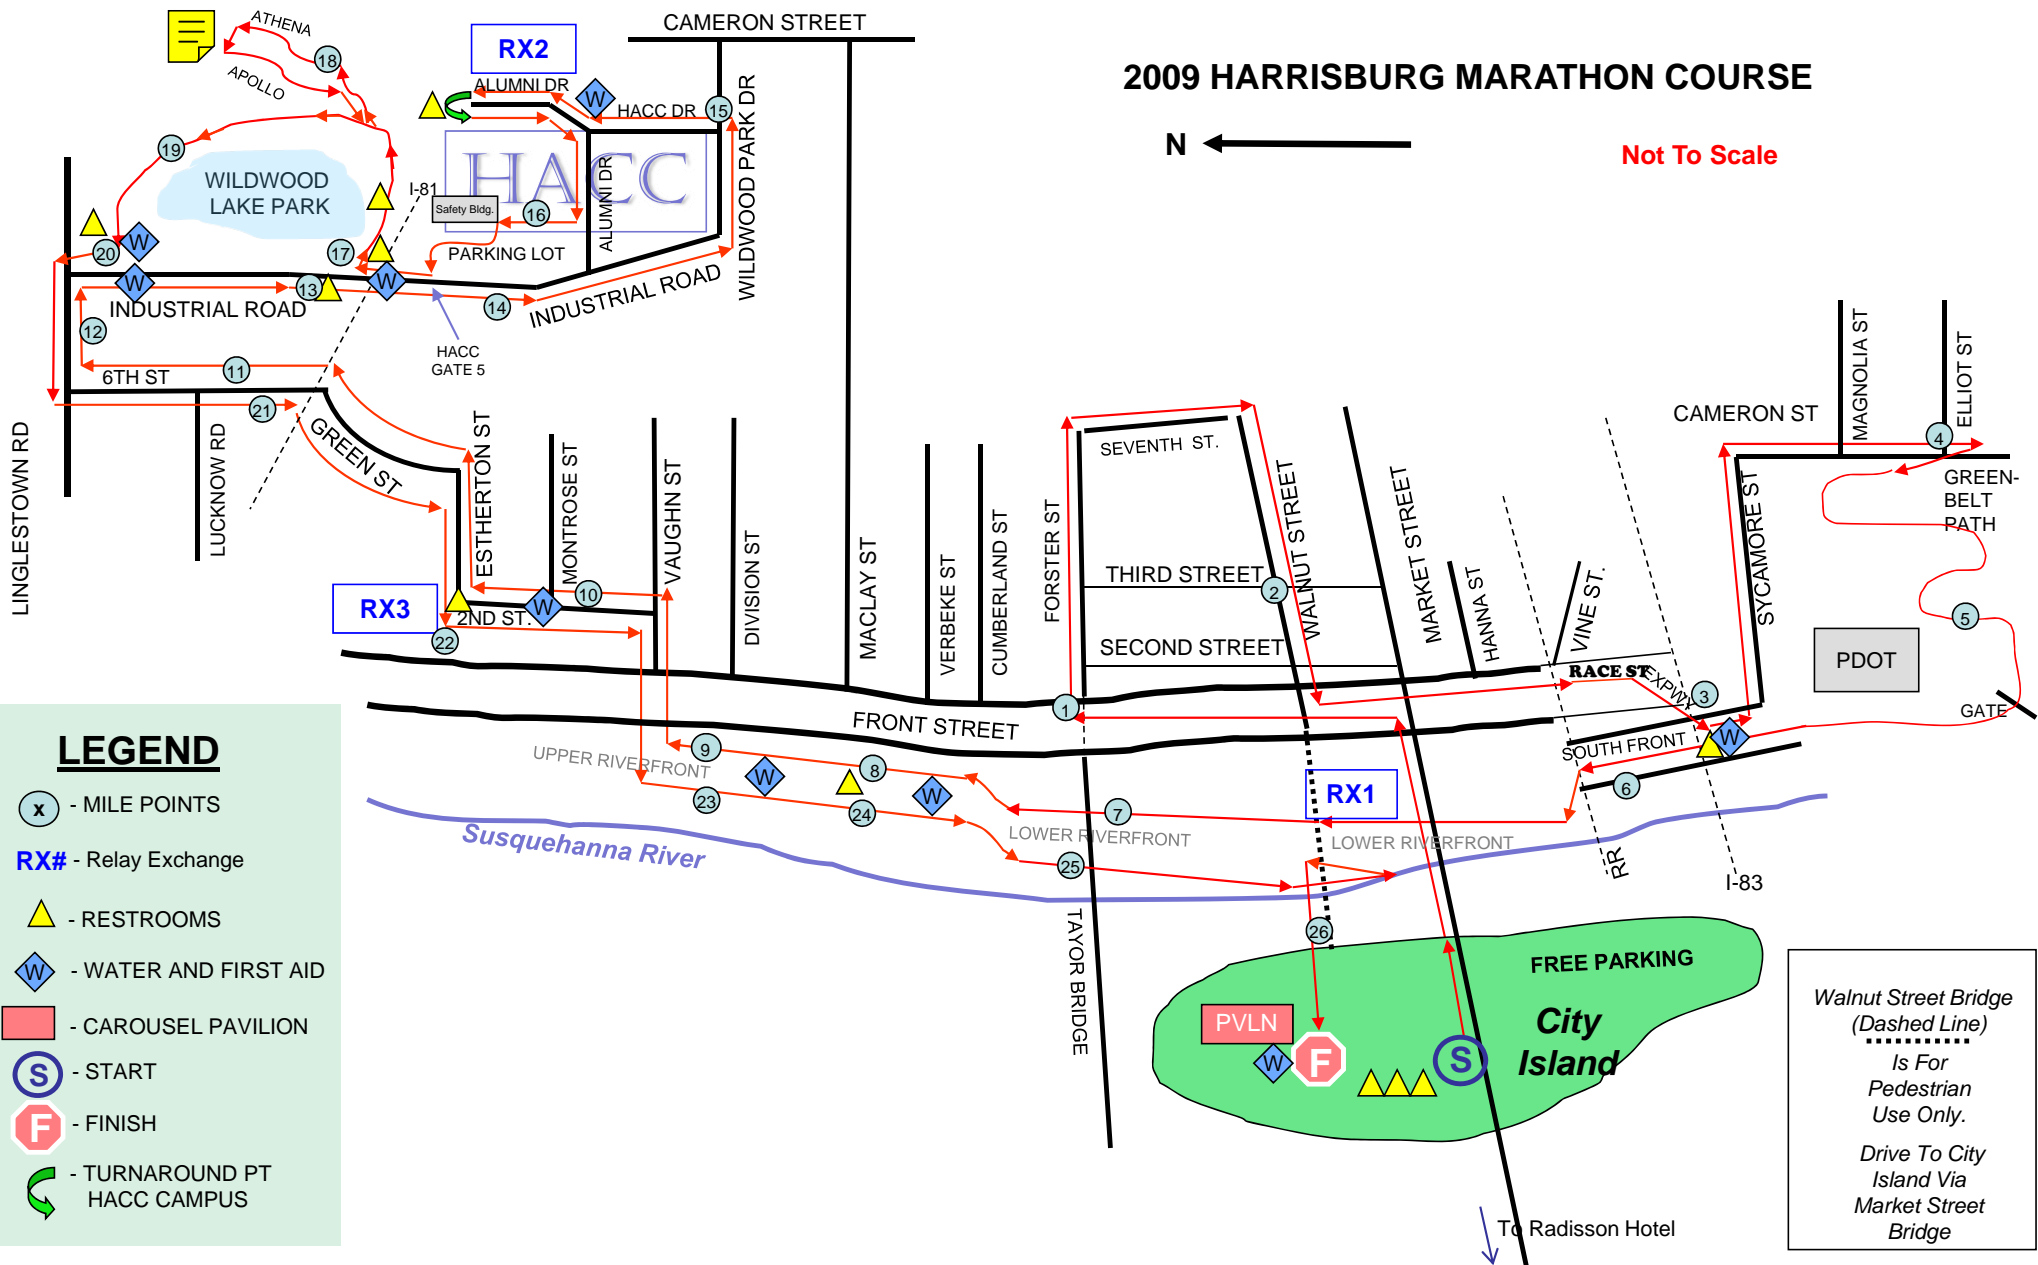

2009 HARRISBURG MARATHON COURSE

Not To Scale

LEGEND

- x - MILE POINTS
- RX#** - Relay Exchange
- ▲ - RESTROOMS
- W - WATER AND FIRST AID
- CAROUSEL PAVILION
- S - START
- F - FINISH
- ↻ - TURNAROUND PT
HACC CAMPUS

Walnut Street Bridge
(Dashed Line)
.....
Is For
Pedestrian
Use Only.

Drive To City
Island Via
Market Street
Bridge

To Radisson Hotel