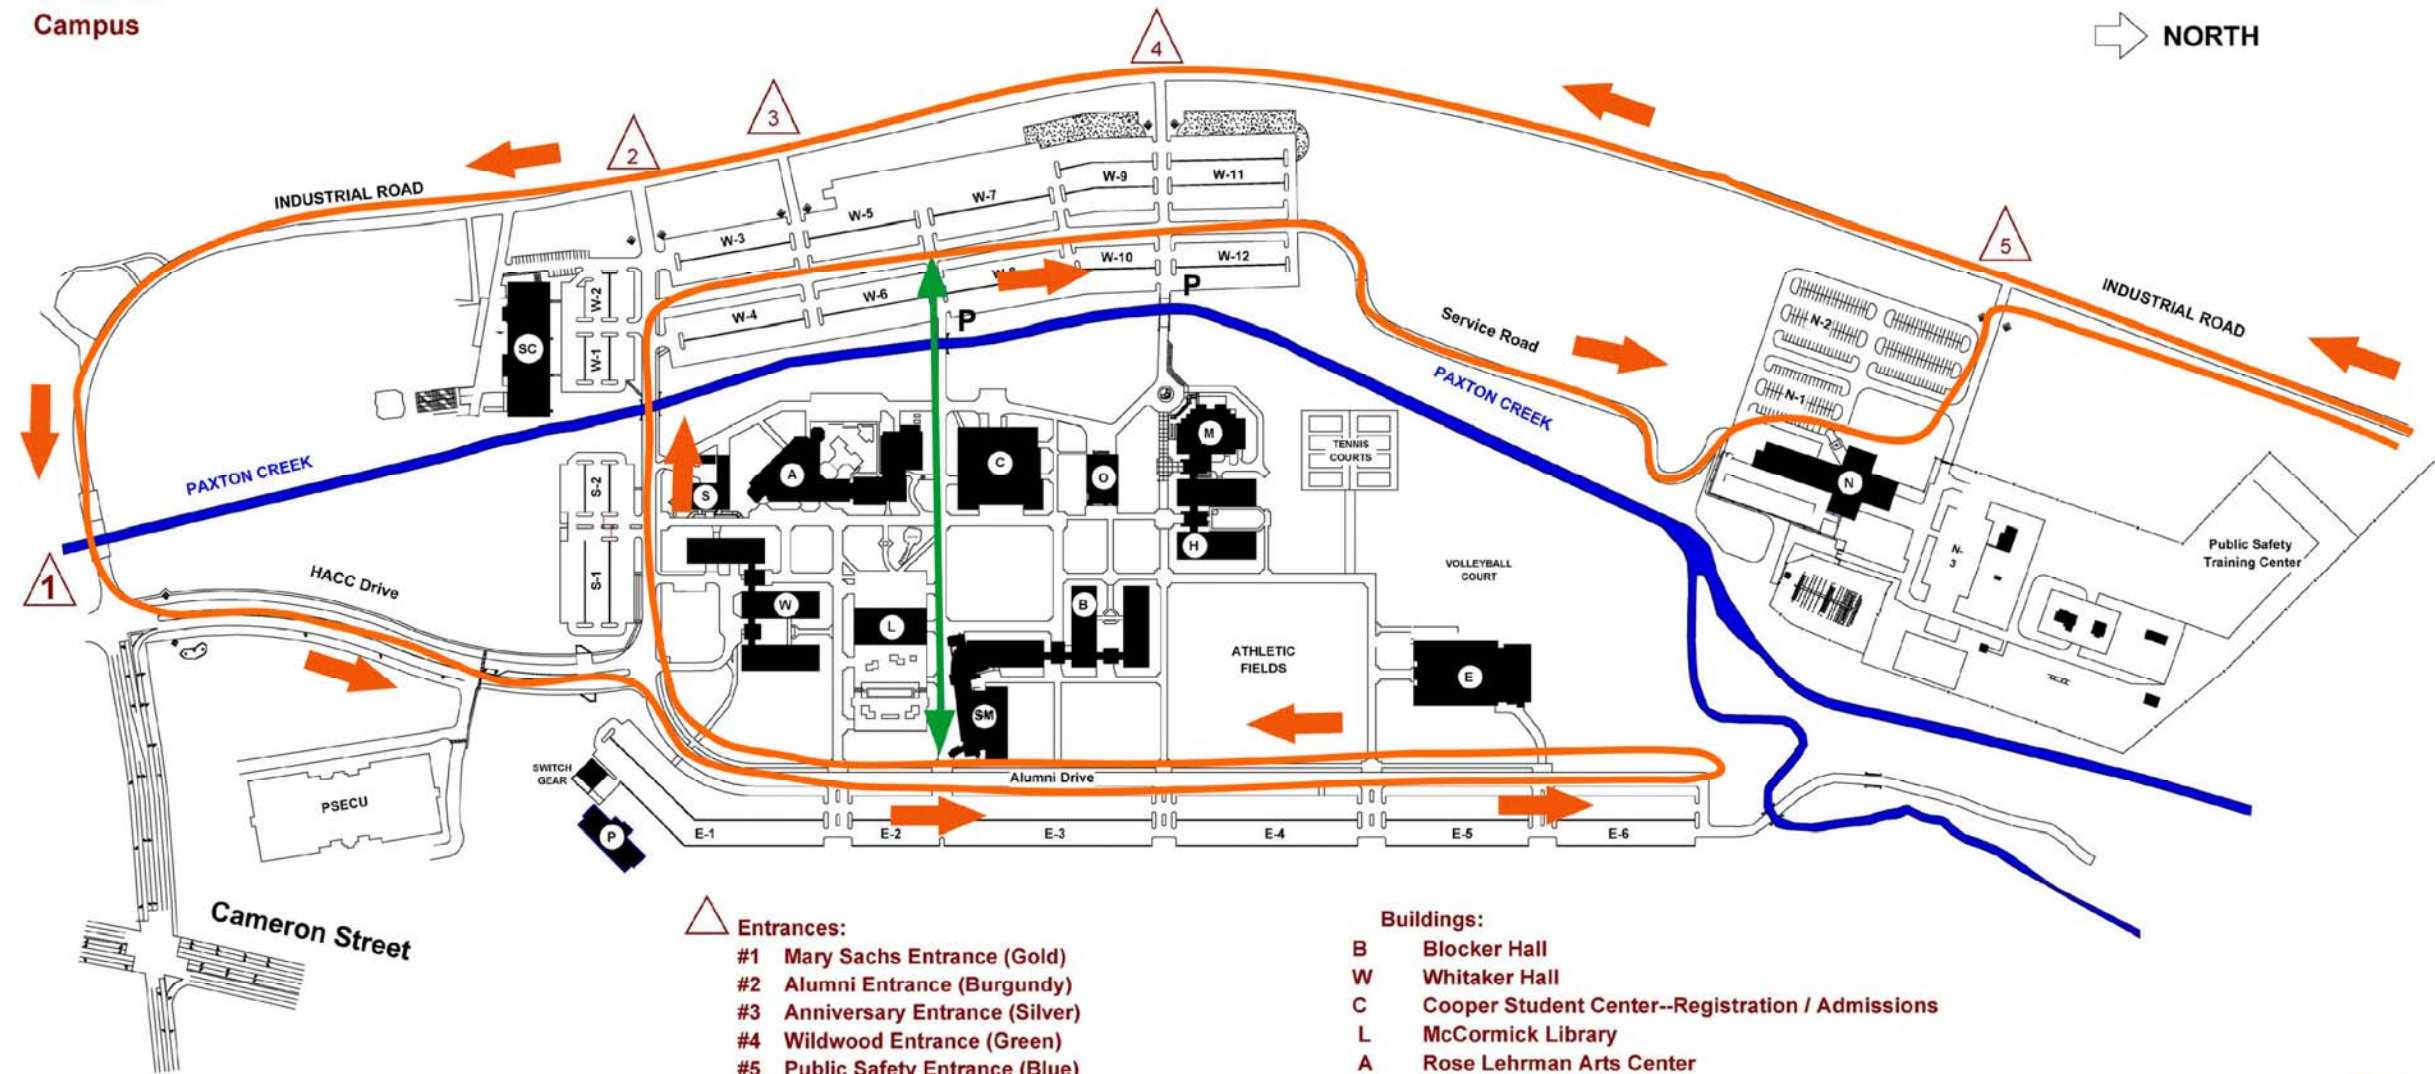

**Harrisburg Area
Community College**
Wildwood
Campus

- Entrances:**
- #1 Mary Sachs Entrance (Gold)
 - #2 Alumni Entrance (Burgundy)
 - #3 Anniversary Entrance (Silver)
 - #4 Wildwood Entrance (Green)
 - #5 Public Safety Entrance (Blue)

- Parking:**
- West Lot - W-1 thru W-12
 - East Lot - E-1 thru E-6
 - South Lot - S-1 thru S-2 - Staff, Gated
 - North Lot - N-1 thru N-3
 - Conference Center - W-11 thru W-12

- Buildings:**
- B Blocker Hall
 - W Whitaker Hall
 - C Cooper Student Center--Registration / Admissions
 - L McCormick Library
 - A Rose Lehrman Arts Center
 - O Overholt Bookstore
 - H Hall Technology Building
 - E Evans Physical Education Building
 - S Stabler Media Services Center
 - N North Hall -- Public Services Training Center / GM Training
 - M Mumma Hall / C. Ted Lick Wildwood Conference Center
 - P Grace Milliman Pollock Education Pavilion
 - SC College Service Center
 - SM Select Medical Pavillion

Marathon Course

Distance from Industrial Road Parking Lot(s) to Alumni Drive is approximately 1,290 feet (1/4 mile).

P Pedestrian Bridge across Paxton Creek

Paxton
Creek